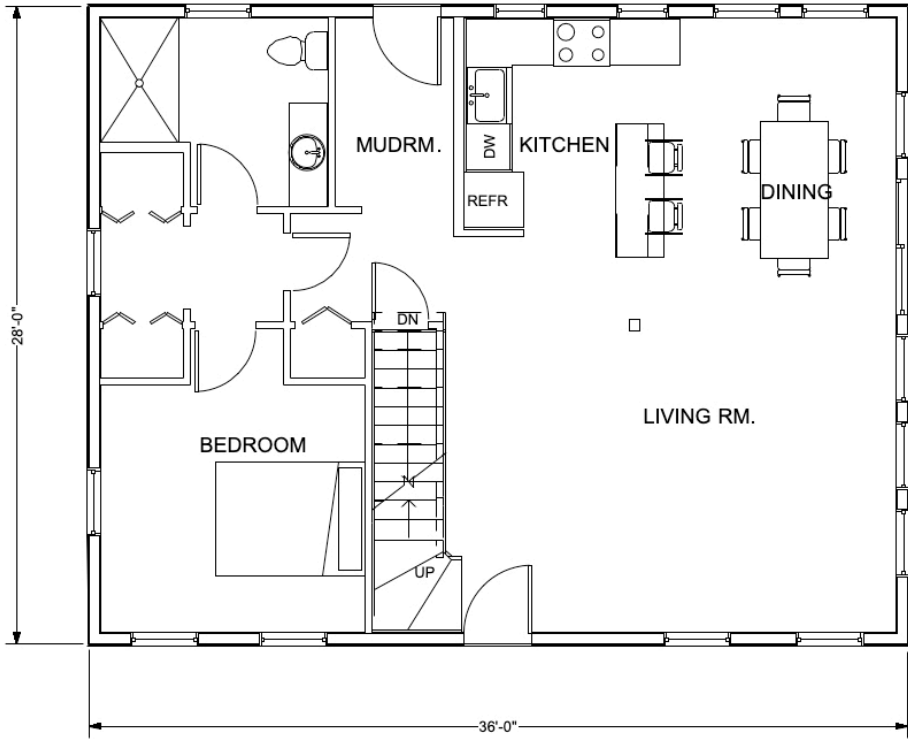

Shelter-Kit, Incorporated
100 Main Street
Warner, NH 03278

**JUSTIN
EAST ELEVATION**

SHEET # 4

Copyright Shelter-Kit, Incorporated 2019

**JUSTIN
FLOOR PLAN-LEVEL 2**

Shelter-Kit Incorporated
1000
Warner, NH 03278

SHEET # 2

Copyright Shelter-Kit Incorporated 2019

JUSTIN
FLOOR PLAN-LEVEL 3

Shelter-Kit Incorporated
100 Main Street
Warner, NH 03278

SHEET # 3

Copyright Shelter-Kit Incorporated 2019

Shelter-Kit, Incorporated
East Main Street
Warner, NJ 08278