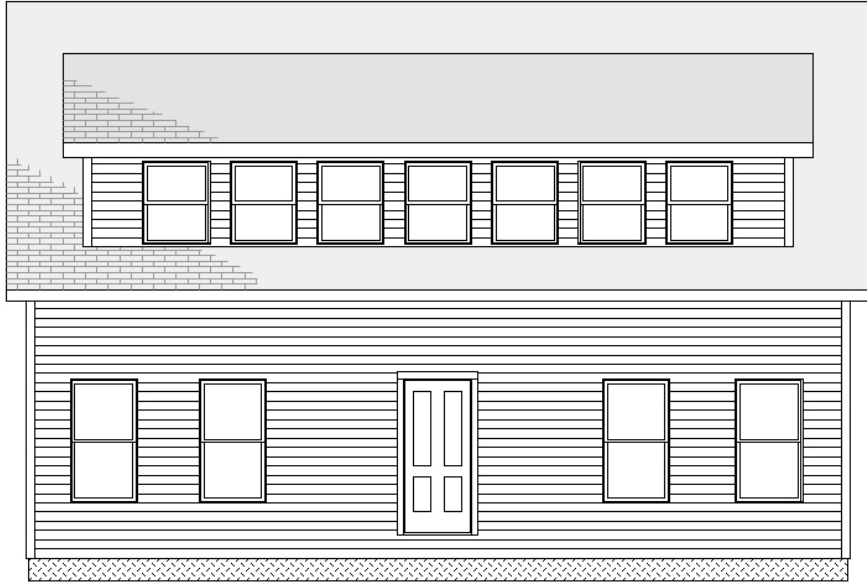

Shelter-Kit, Incorporated
100 Main Street
Warner, NH 03278

**JUSTIN
EAST ELEVATION**

SHEET # 4

Copyright Shelter-Kit, Incorporated 2019

**JUSTIN
FLOOR PLAN-LEVEL 2**

Shelter-Kit Incorporated
1000
Warner, NH 03278

SHEET # 2

Copyright Shelter-Kit Incorporated 2019

JUSTIN
FLOOR PLAN-LEVEL 3

Shelter-Kit Incorporated
100 Main Street
Warner, NH 03278

SHEET # 3

Copyright Shelter-Kit Incorporated 2019

Shelter-Kit, Incorporated
East Main Street
Warner, NJ 08278

**JUSTIN
NORTH ELEVATION**

SHEET # 6

Copyright Shelter-Kit, Incorporated 2019

Shelter-Kit, Incorporated
East Main Street
Warner, NH 03278

**JUSTIN
SOUTH ELEVATION**

SHEET # 7

Copyright Shelter-Kit Incorporated 2019