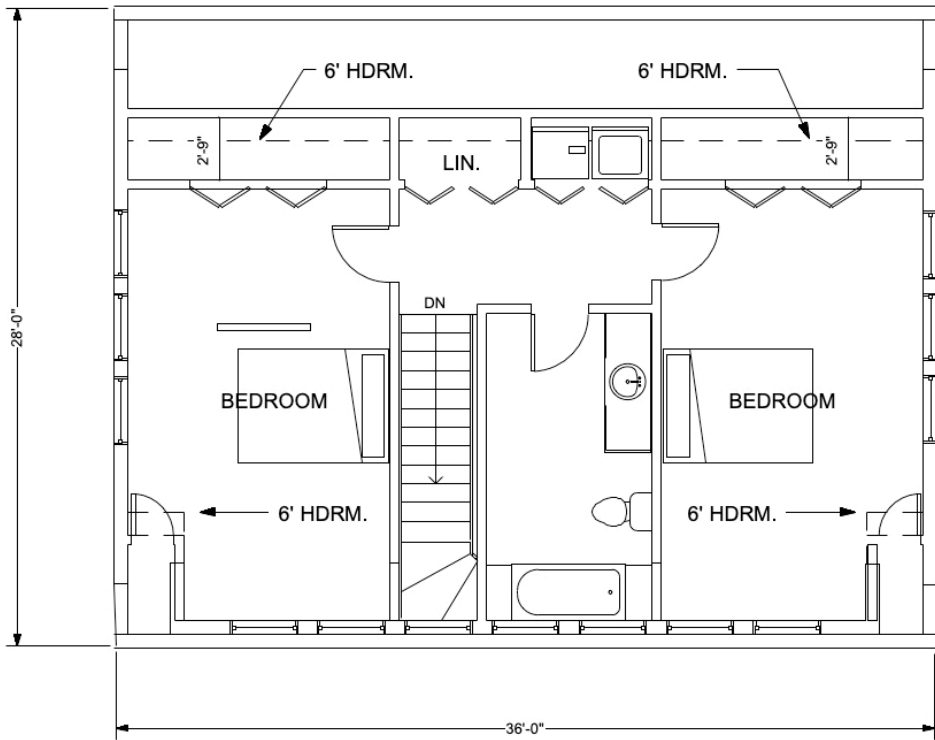

Shelter-Kit, Incorporated
100 Main Street
Warner, NH 03278

**JUSTIN
EAST ELEVATION**

SHEET # 4

Copyright Shelter-Kit, Incorporated 2019

**JUSTIN
FLOOR PLAN-LEVEL 2**

Shelter-Kit Incorporated
1000
Warner, NH 03278

SHEET # 2

Copyright Shelter-Kit Incorporated 2019

JUSTIN
FLOOR PLAN-LEVEL 3

Shelter-Kit Incorporated
100 Main Street
Warner, NH 03278

SHEET # 3

Copyright Shelter-Kit Incorporated 2019

Shelter-Kit, Incorporated
East Main Street
Warner, NJ 08278