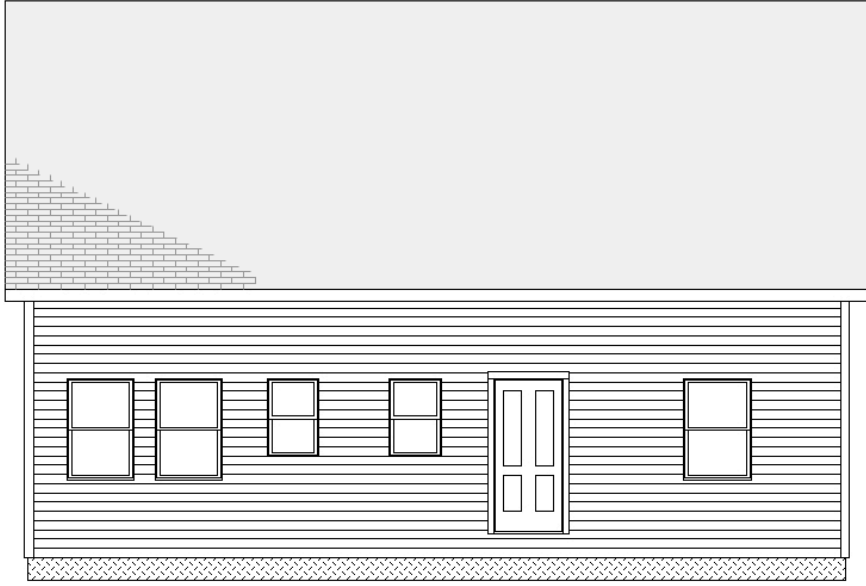

Shelter-Kit, Incorporated
100 Main Street
Warner, NH 03278

**JUSTIN
EAST ELEVATION**

SHEET # 4

Copyright Shelter-Kit, Incorporated 2019

**JUSTIN
FLOOR PLAN-LEVEL 2**

Shelter-Kit Incorporated
1000
Warner, NH 03278

SHEET # 2

Copyright Shelter-Kit Incorporated 2019

JUSTIN
FLOOR PLAN-LEVEL 3

Shelter-Kit Incorporated
100 Main Street
Warner, NH 03278

SHEET # 3

Copyright Shelter-Kit Incorporated 2019

Shelter-Kit, Incorporated
East Main Street
Warner, NJ 08278

**JUSTIN
NORTH ELEVATION**

SHEET # 6

Copyright Shelter-Kit, Incorporated 2019

Shelter-Kit, Incorporated
East Main Street
Warner, NH 03278

**JUSTIN
SOUTH ELEVATION**

SHEET # 7

Copyright Shelter-Kit Incorporated 2019