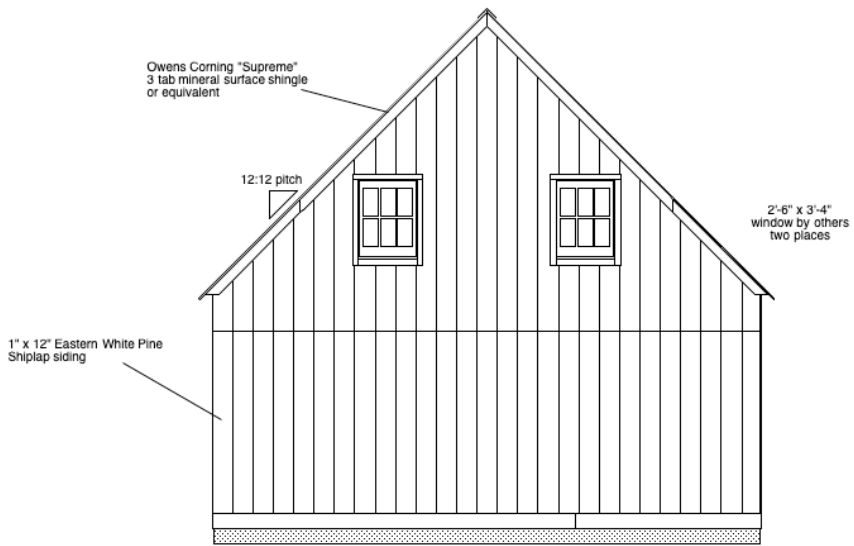

Approximately 412 Sq. Ft.  
useable floor area

Copyright Shelter-Kit Incorporated 2018

SHEET # 4

Shelter-Kit Incorporated  
1 East Main Street  
Warner, NH 03278

M-097  
24'X24'Barn  
Front Elevation  
13JAN04 LMF