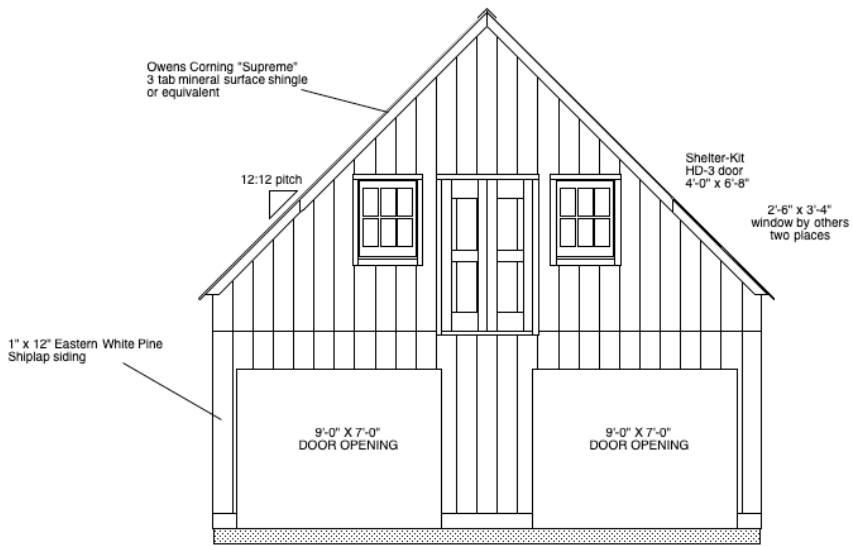

Approximately 412 Sq. Ft.  
useable floor area

Copyright Shelter-Kit Incorporated 2018

SHEET # 4

Shelter-Kit Incorporated  
1 East Main Street  
Warner, NH 03278

M-097  
24'X24'Barn  
Front Elevation  
13JAN04 LMF